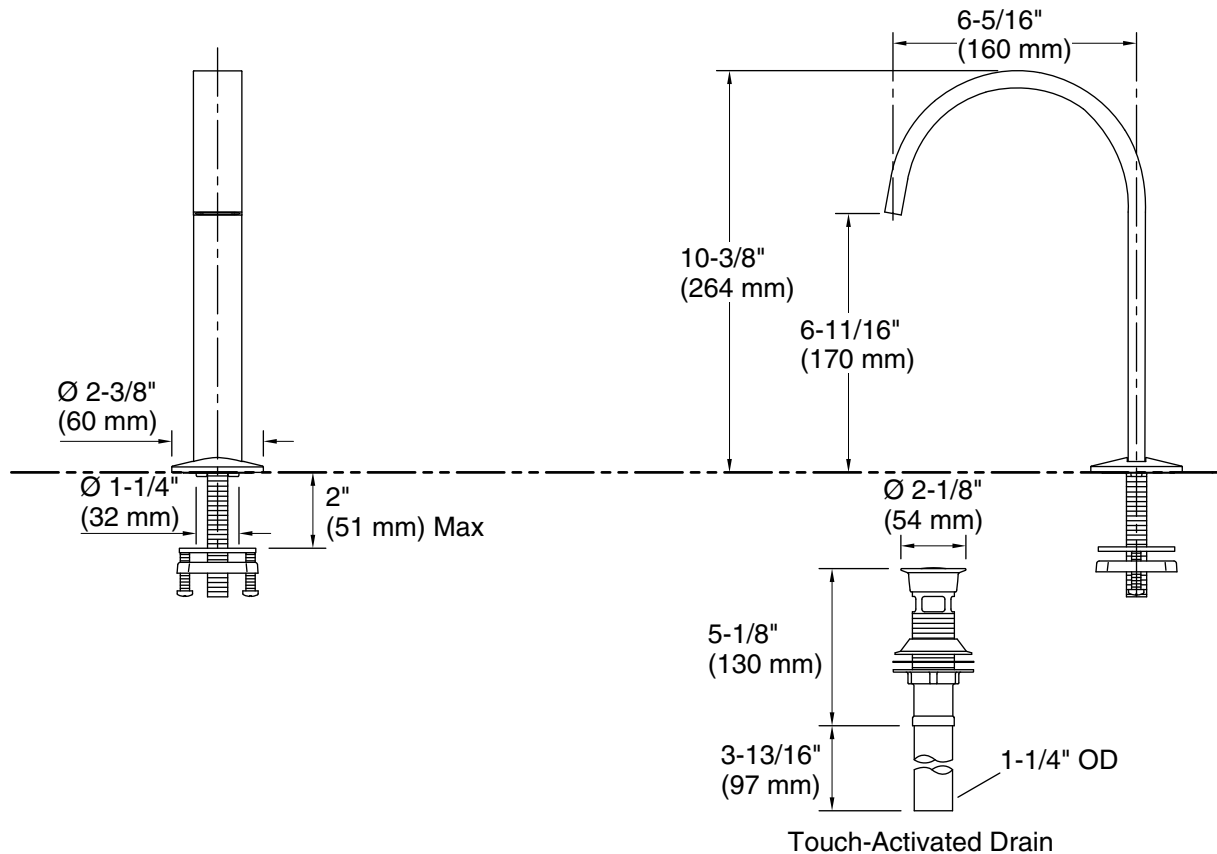

Features

- 6 5/16" spout reach.
- 1.2 gal/min (4.5 l/min) maximum flow rate [max at 60 psi (4.14 bar)].
- Laminar flow aerator delivers a graceful stream while conserving water.
- For 8" (203 mm) or 16" (406 mm) centers.
- Includes metal touch-activated drain with 1-1/4" tailpiece.
- Coordinate with your choice of Components widespread lavatory handles for a personalized design.

Technical Information

All product dimensions are nominal.

Faucet:

Flow rate: 1.2 gal/min (4.5 l/min)

Pressure: 60 psi (4.1 bar)

Drain included: Yes

Spout:

Spout reach: 6-5/16" (160 mm)